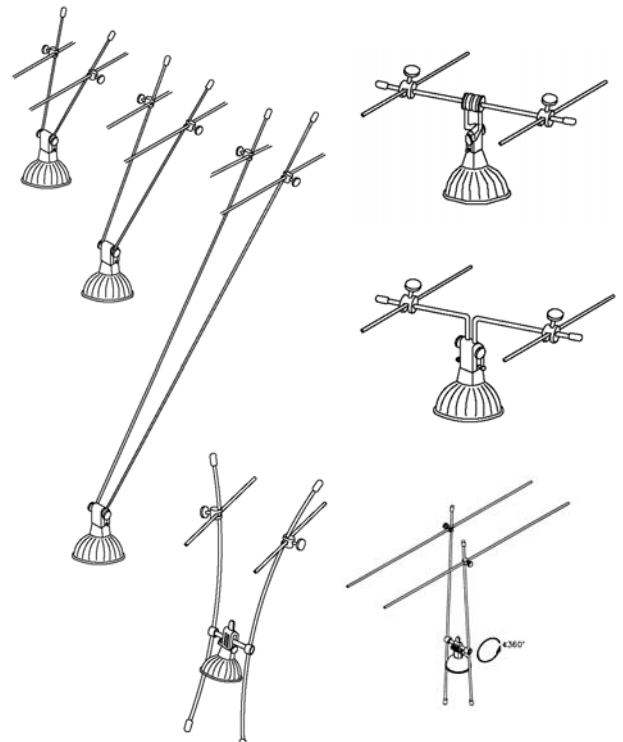

Fixtures shown above: Left—5" Short Legs, 15" Long Legs, 36" Daddy Long Legs, 16" Ballet. Right from top—6" Straight Balance, 6" Omni Star, 16" Tango

ImageCrafters™
Lights • Chairs • Woodwork • Design

10 Main Street, Lakeville, MA 02347

508-947-0420

FAX: 508-947-9660

www.imagecraftersinc.com

Specifications subject to change without notice.