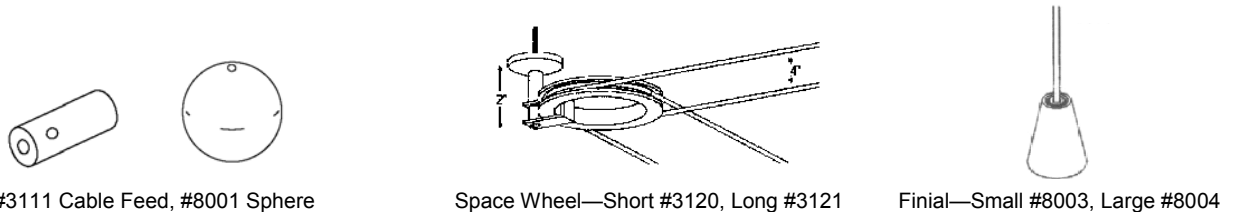

Options / Accessories:

#3111 Cable Feed, #8001 Sphere

Space Wheel—Short #3120, Long #3121

Finial—Small #8003, Large #8004